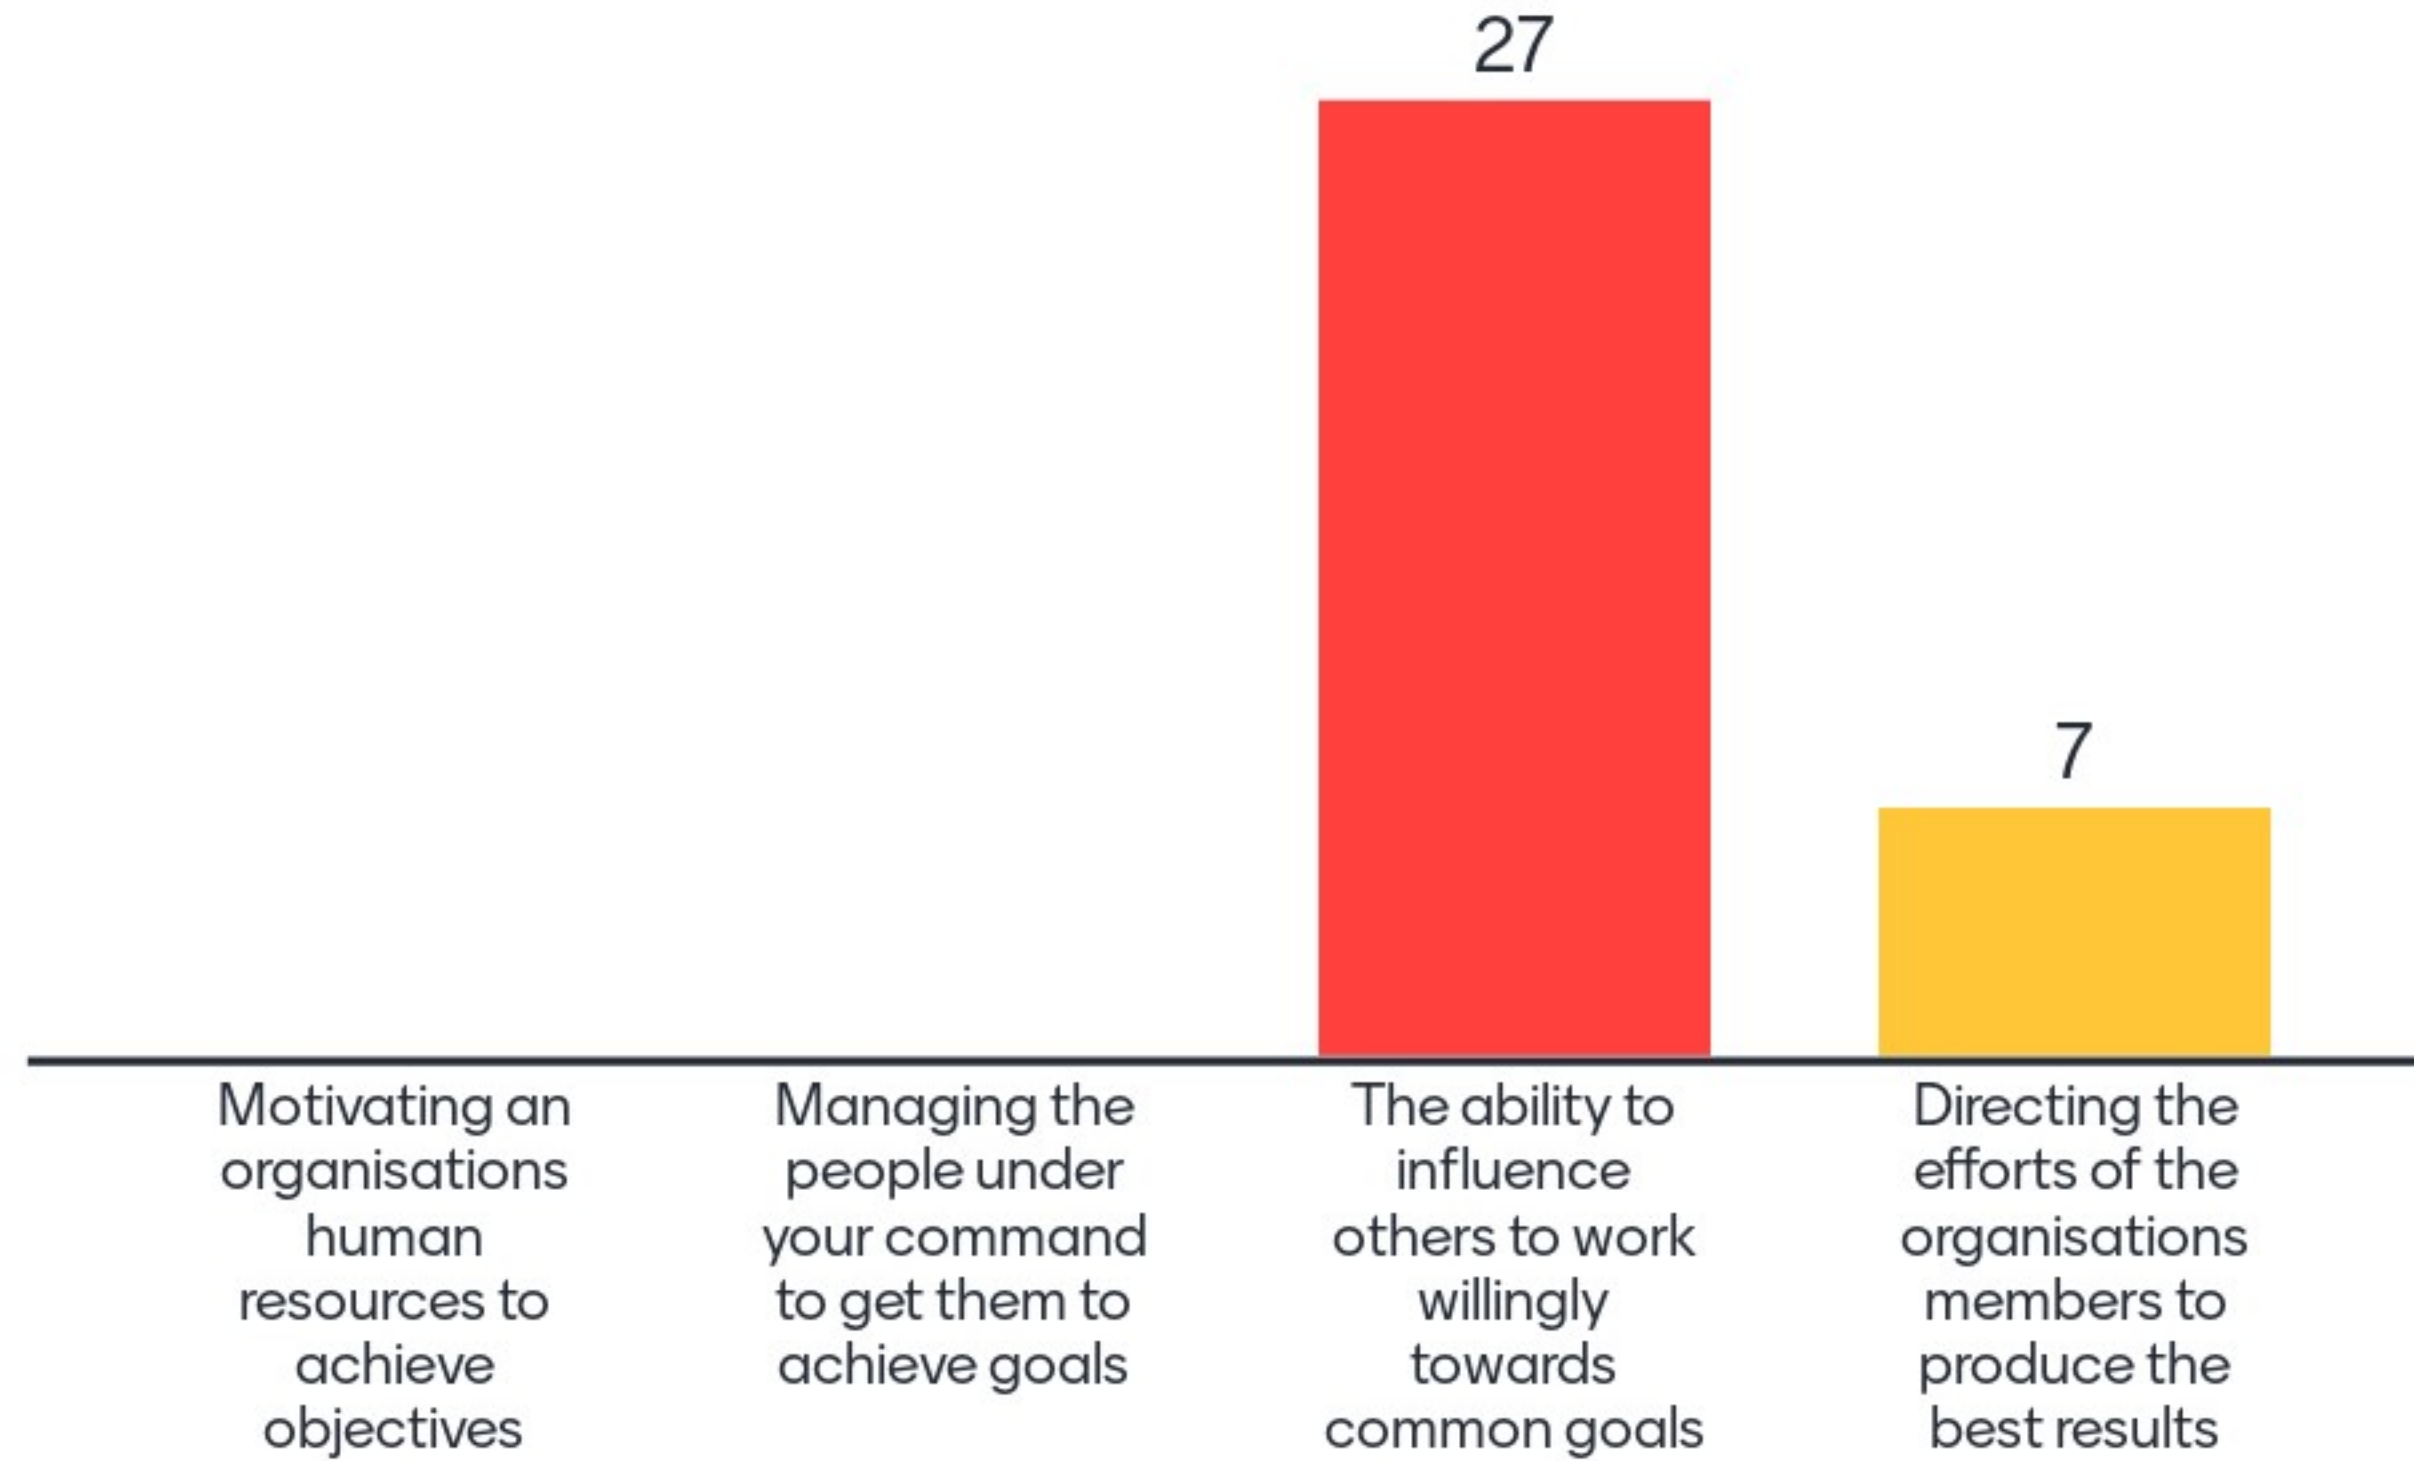

ICBE Business Excellence

Skillnet

Leadership Quiz

What does the word Leadership mean today?

54 responses

The definition of a leader is:

Leadership may be best described as:

What must a Leader do?

As a leader in business today I feel....

46 responses

ICBE Business Excellence

Skillnet

Having participated in this session I feel.....

28 responses

What can I do as a business leader to grow and develop towards the new leadership paradigm?

Empower the team

What can I do as a business leader to grow and develop towards the new leadership paradigm?

To use emotional intelligence

Be fully transparent

Facilitate the team

Educate and understand

Empowering my team

Situational

More confident in my leadership skills

Reach out more

What can I do as a business leader to grow and develop towards the new leadership paradigm?

Be willing to support

Clarity

Willing to support others